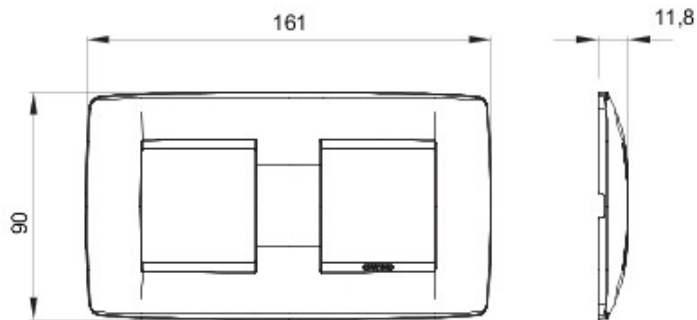

Family	ONE International	Description	2+2 gang
Type	Horizontal	Colour	Toner black
Material	Technopolymer	Finishing	Glossy
For support codes	GW16821, GW16822, GW16823	Glow wire test	650 °C
Thermo-pressure with ball	70 °C	Standard	EN 60669-1
Electrocod	0110		

### DIMENSIONAL