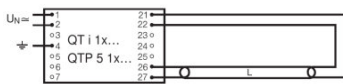

OSRAM System+ Guarantee in combination with OSRAM ECGs

SAFETY ADVICE

In case of lamp breakage: www.ledvance.com/brokenlamp

Circuit diagram

Circuit diagram

LOGISTICAL DATA

Product code	Product description	Packaging unit (Pieces/Unit)	Dimensions (length x width x height)	Volume	Gross weight
4008321233042	HO 24 W/965	Shipping carton box 10	589 mm x 48 mm x 104 mm	2.94 dm ³	706.00 g