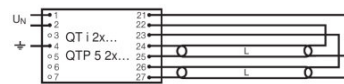

OSRAM System+ Guarantee in combination with OSRAM ECGs

SAFETY ADVICE

In case of lamp breakage: www.ledvance.com/brokenlamp

Circuit diagram

Circuit diagram

LOGISTICAL DATA

Product code	Product description	Packaging unit (Pieces/Unit)	Dimensions (length x width x height)	Volume	Gross weight
4008321233042	HO 24 W/965	Shipping carton box 10	589 mm x 48 mm x 104 mm	2.94 dm ³	706.00 g