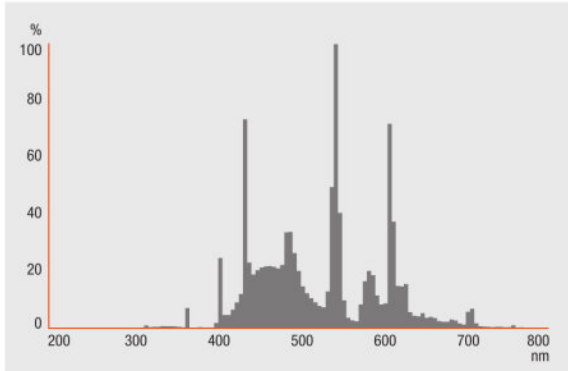

Temperatures & operating conditions

Rated ambient temp.w.max.luminous flux	35.0 °C

Lifespan

Service life	19000 h ¹⁾
Lifespan	24000 h ¹⁾
Rated lamp survival factor at 2,000 h	0.99
Rated lamp survival factor at 4,000 h	0.99
Rated lamp survival factor at 6,000 h	0.99
Rated lamp survival factor at 8,000 h	0.99
Rated lamp survival factor at 12,000 h	0.99
Rated lamp survival factor at 16,000 h	0.97
Rated lamp survival factor at 20,000 h	0.85
Operation mode LLMF/LSF	HF
Rated lamp life time	24000 h
Nominal lamp life time	24000 h

¹⁾ With preheat ECG

Additional product data

Base (standard designation)	G5
Mercury content	1.5 mg
Show WEEE picto	Yes
Product remark	Suitable for ECG operation only/Lamp designed for internal luminaire temperatures of 30...40 °C; optimum luminous flux achieved at 35 °C

Capabilities

Suitable for indoor	Yes

Certificates & standards

Energy efficiency class	A
Energy consumption	25 kWh/1000h

Light Distribution

Spectral power distribution

SYSTEM GUARANTEE

OSRAM System+ Guarantee in combination with OSRAM ECGs

SAFETY ADVICE

In case of lamp breakage: www.ledvance.com/brokenlamp

Circuit diagram

Circuit diagram

LOGISTICAL DATA