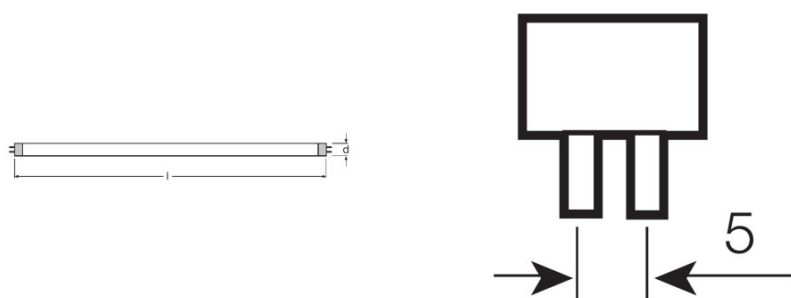

TECHNICAL DATA

Electrical data

Nominal wattage	24.00 W
Rated lamp efficacy (HF data 25 °C)	62 lm/W
Rated wattage	22.50 W

Photometrical data

Color rendering index Ra	≥90
Rated luminous flux	1400 lm
Luminous flux at 25 °C	1400 lm
Luminous flux at 35 °C	1570 lm
Light color	965
Rated color temperature	6500 K
Nominal luminous flux	1400 lm
Light color (designation)	LUMILUX DE LUXE Cool Daylight
Rated LLMF at 2,000 h	0.95
Rated LLMF at 4,000 h	0.93
Rated LLMF at 6,000 h	0.92
Rated LLMF at 8,000 h	0.90
Rated LLMF at 12,000 h	0.90
Rated LLMF at 16,000 h	0.90
Rated LLMF at 20,000 h	0.89

Dimensions & weight

Tube diameter	16 mm
Length	549.0 mm
Length with base excl. base pins/connection	549.00 mm
Diameter	16.0 mm
Maximum diameter	16.0 mm

Temperatures & operating conditions

Rated ambient temp.w.max.luminous flux	35.0 °C
---	---------