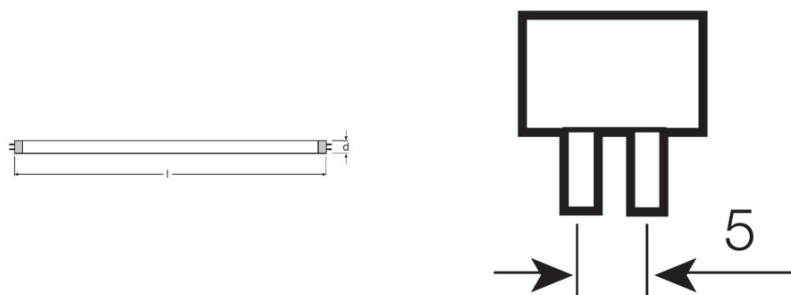

Photometrical data

Color rendering index Ra	≥60
Luminous flux at 25 °C	385 lm
Light color	640
Light color (designation)	Cool White

Dimensions & weight

Tube diameter	16 mm
Length	288.0 mm
Length with base excl. base pins/connection	288.00 mm
Diameter	16.0 mm

Die Zuleitungen 3 und 4 sollen so kurz wie möglich sein

Circuit diagram

Circuit diagram

Circuit diagram

LOGISTICAL DATA

Product code	Product description	Packaging unit (Pieces/Unit)	Dimensions (length x width x height)	Volume	Gross weight
4008321025081	L 8 W/640	Shipping carton box 10	313 mm x 51 mm x 105 mm	1.68 dm ³	463.00 g
4050300008912	L 8 W/640	Shipping carton box 25	320 mm x 119 mm x 105 mm	4.00 dm ³	980.60 g