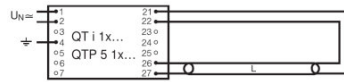

Photometrical data

Color rendering index Ra	≥60
Luminous flux at 25 °C	385 lm
Light color	640
Light color (designation)	Cool White

Dimensions & weight

Tube diameter	16 mm
Length	288.0 mm
Length with base excl. base pins/connection	288.00 mm
Diameter	16.0 mm

Die Zuleitungen 3 und 4 sollen so kurz wie möglich sein

Circuit diagram

Circuit diagram

Circuit diagram

LOGISTICAL DATA

Product code	Product description	Packaging unit (Pieces/Unit)	Dimensions (length x width x height)	Volume	Gross weight
4008321025081	L 8 W/640	Shipping carton box 10	313 mm x 51 mm x 105 mm	1.68 dm ³	463.00 g
4050300008912	L 8 W/640	Shipping carton box 25	320 mm x 119 mm x 105 mm	4.00 dm ³	980.60 g