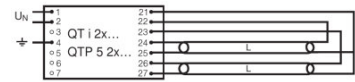

Photometrical data

Color rendering index Ra	≥60
Luminous flux at 25 °C	385 lm
Light color	640
Light color (designation)	Cool White

Dimensions & weight

Tube diameter	16 mm
Length	288.0 mm
Length with base excl. base pins/connection	288.00 mm
Diameter	16.0 mm

Die Zuleitungen 3 und 4 sollen so kurz wie möglich sein

Circuit diagram

Circuit diagram

Circuit diagram

LOGISTICAL DATA

Product code	Product description	Packaging unit (Pieces/Unit)	Dimensions (length x width x height)	Volume	Gross weight
4008321025081	L 8 W/640	Shipping carton box 10	313 mm x 51 mm x 105 mm	1.68 dm ³	463.00 g
4050300008912	L 8 W/640	Shipping carton box 25	320 mm x 119 mm x 105 mm	4.00 dm ³	980.60 g