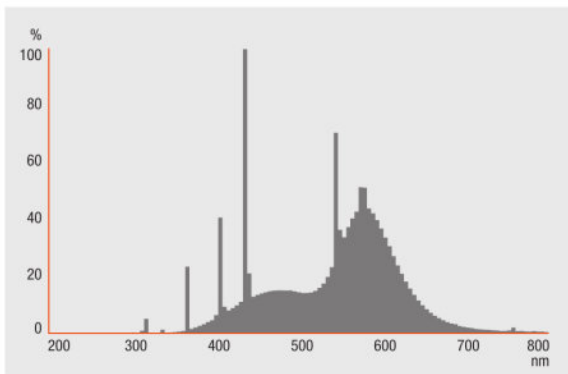

Energy efficiency class	A
Energy consumption	9 kWh/1000h

Light Distribution

Spectral power distribution

SYSTEM GUARANTEE

OSRAM System+ Guarantee in combination with OSRAM ECGs

SAFETY ADVICE

In case of lamp breakage: www.ledvance.com/brokenlamp