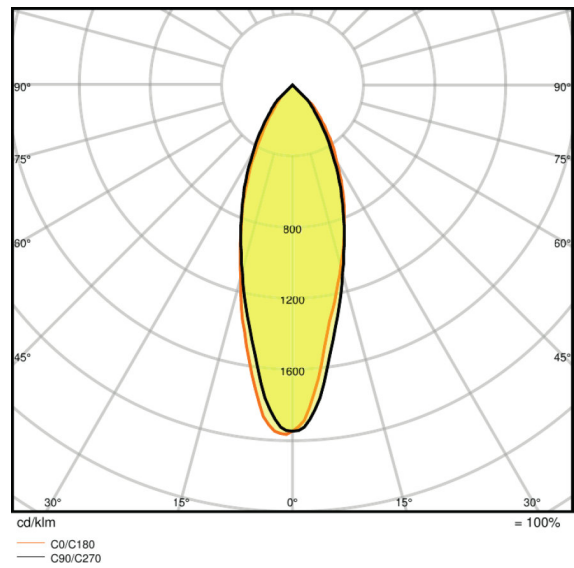

Energy consumption

10 kWh/1000h

Country-specific categorizations

Order reference

LPPR16D10036 9,

Light Distribution

LDC typ polar