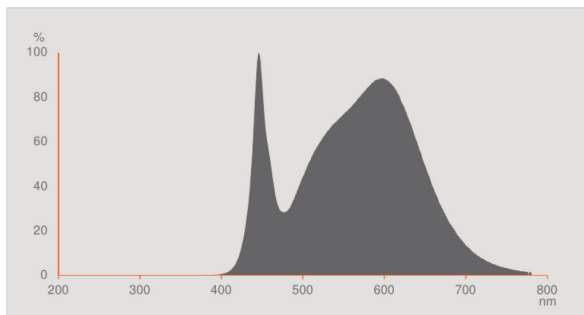

LDC typ cone

Spectral power distribution

LOGISTICAL DATA

Product code	Packaging unit (Pieces/Unit)	Dimensions (length x width x height)	Gross weight	Volume
4058075096547	Folding carton box 1	49 mm x 49 mm x 62 mm	84.00 g	0.15 dm³
4058075096554	Shipping carton box 10	257 mm x 110 mm x 70 mm	888.00 g	1.98 dm³

The mentioned product code describes the smallest quantity unit which can be ordered. One shipping unit can contain one or more single products. When placing an order, for the quantity please enter single or multiples of a shipping unit.

REFERENCES / LINKS

For dimming conformity see

- www.ledvance.com/dim

For further products and actual information concerning LED lamps see

- www.ledvance.com/ledlamps

For Guarantee see

- www.ledvance.com/guarantee

DISCLAIMER

Subject to change without notice. Errors and omission excepted. Always make sure to use the most recent release.