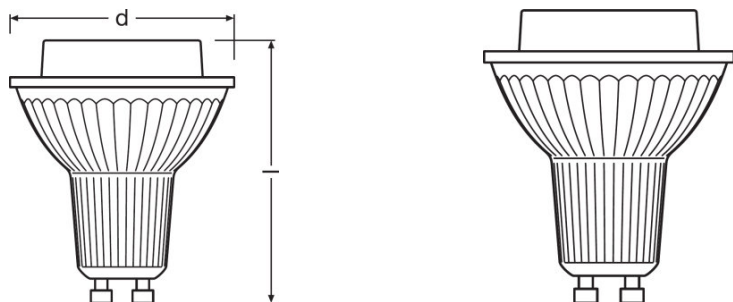

## Light technical data

Beam angle	36 °
Warm-up time (60 %)	0.50 s
Starting time	0.5 s
Nominal beam angle	36 °
Rated beam angle (half peak value)	36.00 °

Dimensions & weight

<b>Overall length</b>	62.0 mm
<b>Diameter</b>	51.0 mm
<b>Outer bulb</b>	PAR51
<b>Length</b>	62.0 mm
<b>Maximum diameter</b>	51.0 mm