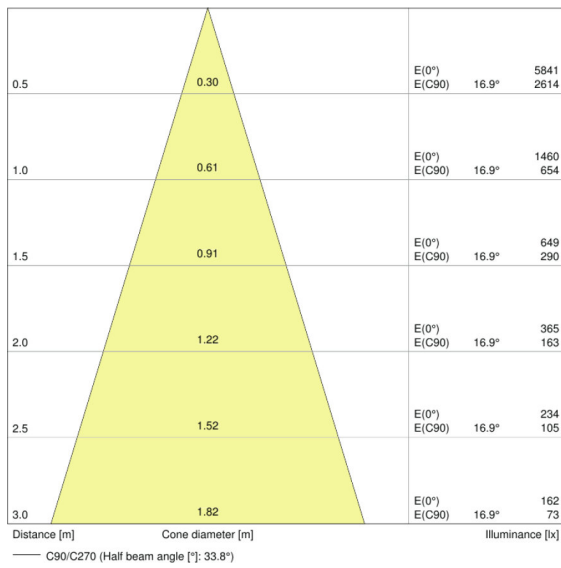

Energy consumption

10 kWh/1000h

Country-specific categorizations

Order reference

LPPR16D10036 9,

Light Distribution

LDC typ polar