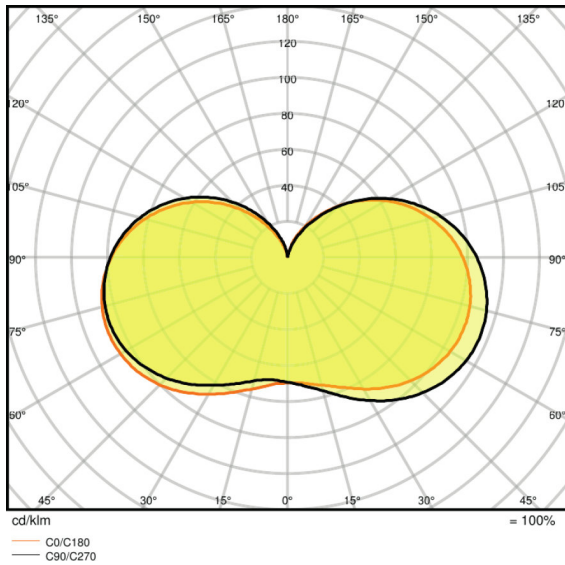

Light Distribution

LDC typ polar

LOGISTICAL DATA

Product code	Packaging unit (Pieces/Unit)	Dimensions (length x width x height)	Gross weight	Volume
4058075127197	Folding carton box 1	46 mm x 46 mm x 93 mm	40.00 g	0.20 dm³
4058075127203	Shipping carton box 10	240 mm x 101 mm x 108 mm	458.00 g	2.62 dm³

The mentioned product code describes the smallest quantity unit which can be ordered. One shipping unit can contain one or more single products. When placing an order, for the quantity please enter single or multiples of a shipping unit.

REFERENCES / LINKS

For further products and actual information concerning LED lamps see

- www.ledvance.com/ledlamps

For Guarantee see

- www.ledvance.com/guarantee

DISCLAIMER

Subject to change without notice. Errors and omission excepted. Always make sure to use the most recent release.