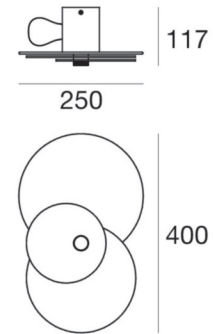

Hula Hoop_W

Wall Lights | 220-240 V | 1xE27
90234

Technical data	
Type	Surface
Installation position	Wall lights
Installation environment	Indoor
Lamp cap	1 x E27 Max 57W
Frequency	50-60 Hz
Optics	General Lighting
Light emission direction	backward
Safety class	1
IP	IP20
Glow wire test	650°
Direct mounting on normally flammable surfaces	Yes
CE	Yes
ETL	No
Fire Rated (BS 476 PT21 compliant)	No
Induction	No
Motion sensor	No
Directional	No
Tilting	No
Walk-over	No
Drive-over	No
Cable included	No
Resin potting	No
Net weight	1.080 Kg

Double emission wall lights for indoor application. Compatibility: LED lamp, halogen 57 W, compact fluo 20 W; lamp cap 1xE27.

The device body is made of iron and features a white finish, processed by means of coating; the diffuser is made of glass with a sandblasting treatment; the diffuser is made of acrylic glass; the diffuser is made of acrylic glass. The ingress protection degree is IP20; the total weight is of 1.080 kg.