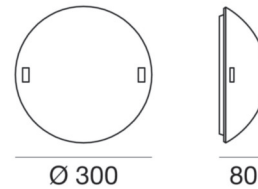

Ceiling Lights | 220-240 V | 1xE27
71883

Technical data	
Type	Surface
Installation position	Wall lights - Ceiling
Installation environment	Indoor
Lamp cap	1 x E27 Max 46W
Frequency	50-60 Hz
Optics	General Lighting
Light emission direction	frontal
Safety class	1
IP	IP20
Glow wire test	850°
Direct mounting on normally flammable surfaces	Yes
CE	Yes
ETL	No
Fire Rated (BS 476 PT21 compliant)	No
Induction	No
Motion sensor	No
Directional	No
Tilting	No
Walk-over	No
Drive-over	No
Cable included	No
Resin potting	No
Net weight	0.860 Kg

The diffuser is made of glass with a sandblasting treatment; the mounting frame is made of iron, with a white finish, processed by means of coating. The ingress protection degree is IP20; the total weight is of 0.860 kg.