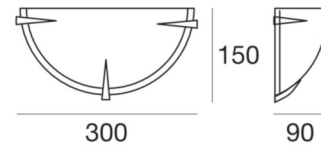

Wall Lights | 220-240 V | 1xE27  
73668

Technical data	
Type	Surface
Installation position	Wall lights
Installation environment	Indoor
Lamp cap	1 x E27 Max 46W
Frequency	50-60 Hz
Optics	General Lighting
Light emission direction	frontal
Safety class	1
IP	IP20
Glow wire test	850°
Direct mounting on normally flammable surfaces	Yes
CE	Yes
ETL	No
Fire Rated (BS 476 PT21 compliant)	No
Induction	No
Motion sensor	No
Directional	No
Tilting	No
Walk-over	No
Drive-over	No
Cable included	No
Resin potting	No
Net weight	0.510 Kg

The diffuser is made of glass with a silk-screening treatment; the mounting frame is made of iron, with a white finish, processed by means of coating. The ingress protection degree is IP20; the total weight is of 0.510 kg.