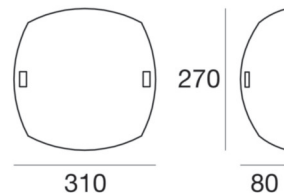

Wall Lights | 220-240 V | 2xE27
71880

Technical data	
Type	Surface
Installation position	Wall lights - Ceiling
Installation environment	Indoor
Lamp cap	2 x E27 Max 46W
Frequency	50-60 Hz
Optics	General Lighting
Light emission direction	frontal
Safety class	1
IP	IP20
Glow wire test	850°
Direct mounting on normally flammable surfaces	Yes
CE	Yes
ETL	No
Fire Rated (BS 476 PT21 compliant)	No
Induction	No
Motion sensor	No
Directional	No
Tilting	No
Walk-over	No
Drive-over	No
Cable included	No
Resin potting	No
Net weight	0.960 Kg

The diffuser is made of glass with a sandblasting treatment; the mounting frame is made of iron, with a white finish, processed by means of coating. The ingress protection degree is IP20; the total weight is of 0.960 kg.