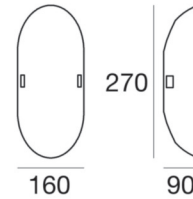

Wall Lights | 220-240 V | 1xE27
71877

Technical data	
Type	Surface
Installation position	Wall lights - Ceiling
Installation environment	Indoor
Lamp cap	1 x E27 Max 46W
Frequency	50-60 Hz
Optics	General Lighting
Light emission direction	frontal
Safety class	1
IP	IP20
Glow wire test	850°
Direct mounting on normally flammable surfaces	Yes
CE	Yes
ETL	No
Fire Rated (BS 476 PT21 compliant)	No
Induction	No
Motion sensor	No
Directional	No
Tilting	No
Walk-over	No
Drive-over	No
Cable included	No
Resin potting	No
Net weight	0.630 Kg

The diffuser is made of glass with a sandblasting treatment; the mounting frame is made of iron, with a white finish, processed by means of coating. The ingress protection degree is IP20; the total weight is of 0.630 kg.