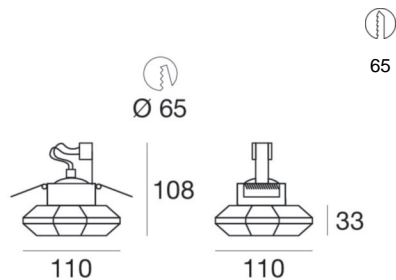

Incasso_S

Ceiling Lights | 220-240 V | 1xGU5,3
6364

Technical data	
Type	Semi-recessed
Installation position	Ceiling
Installation environment	Indoor
Lamp cap	1 x GU5,3 Max 50W
Optics	spot
Light emission direction	downward
Safety class	3
IP	IP20
Glow wire test	850°
Direct mounting on normally flammable surfaces	Yes
CE	Yes
ETL	No
Fire Rated (BS 476 PT21 compliant)	No
Induction	No
Motion sensor	No
Directional	No
Tilting	No
Walk-over	No
Drive-over	No
Cable included	No
Resin potting	No
Net weight	0.495 Kg

The diffuser is made of glass; the mounting frame is made of aluminium, with a chrome finish, processed by means of electroplating. The ingress protection degree is IP20; the total weight is of 0.495 kg. The power supply driver is not provided and is to be ordered separately.

The device features protection class III and can be ceiling-mounted, with a 65 mm diameter hole (in plasterboard).

Illuminotechnical Features

Colour temperature	3100 K
Colour rendering index	100 Ra