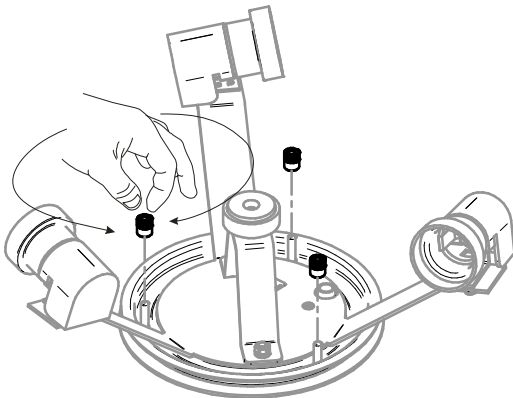

Code: 7471
Collection: DUNIA
Version: 00 Date:
Brand: Ma&De

linea
light
group

Istruzioni per l'installazione
Installation instructions
Instrucciones para la instalaci3n
Instructions pour l'installation
Installationsanleitung

6

7

8

9