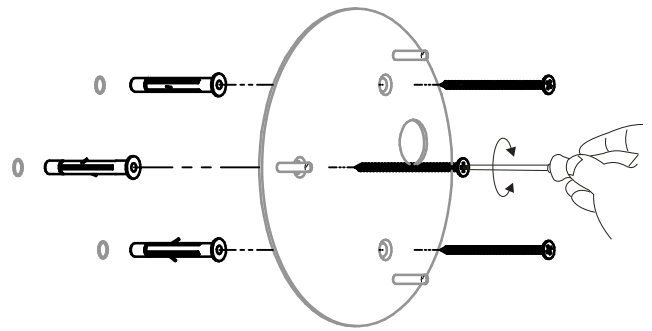

1

2

3

4

5

DETTAGLIO A

Code: 7471
Collection: DUNIA
Version: 00 Date:
Brand: Ma&De

linea
light
group