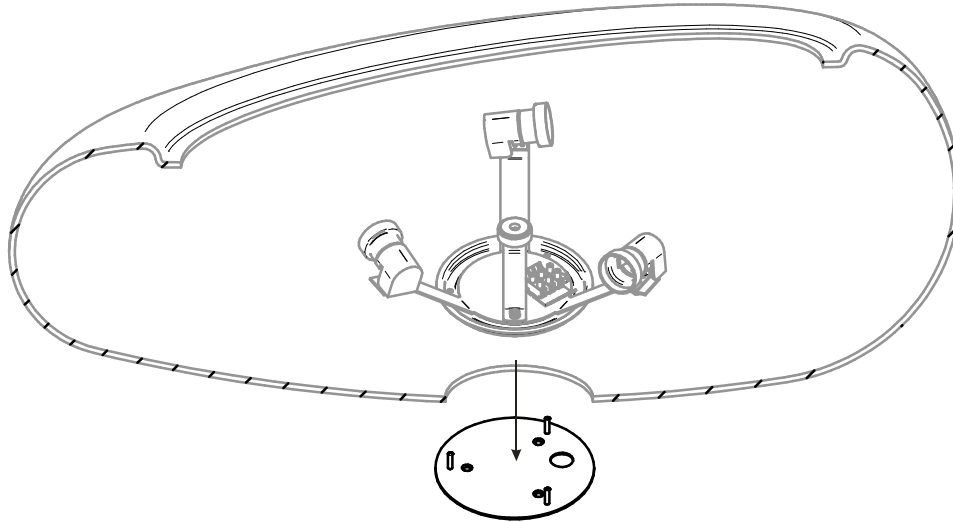

Code: 7471
Collection: DUNIA
Version: 00 Date:
Brand: Ma&De

linea
light
group

Istruzioni per l'installazione
Installation instructions
Instrucciones para la instalaci3n
Instructions pour l'installation
Installationsanleitung

6