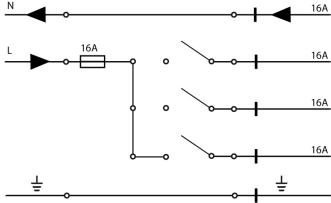

CENTRAL CONNECTOR AND STRAIGHT JOINT

NO IMAGE
AVAILABLE

Product code	Colour
--------------	--------

7603-10-W20/30/31	100
-------------------	-----

General Specifications

Indoor/outdoor lights	: Indoor
-----------------------	----------

Physical Specifications

Packing quantity	: 2
------------------	-----

Electrical Specifications

Glow wire (°C)	: 850
----------------	-------

Weight and Dimensions

Length (mm)	: 120
-------------	-------

850°

Pictures and Applications

SCHEMA ELETTRICO / WIRING DIAGRAMS

SCHEMA ELETTRICO / WIRING DIAGRAMS

CAPACITÀ DI CARICO / LOAD CAPACITY