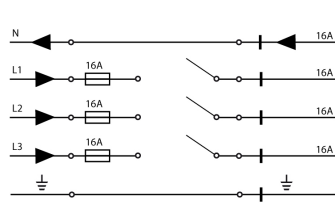

CENTRAL CONNECTOR AND STRAIGHT JOINT

NO IMAGE
AVAILABLE

Product code	Colour
--------------	--------

7603-10-W20/30/31	100
-------------------	-----

General Specifications

Indoor/outdoor lights	: Indoor
-----------------------	----------

Physical Specifications

Packing quantity	: 2
------------------	-----

Electrical Specifications

Glow wire (°C)	: 850
----------------	-------

Weight and Dimensions

Length (mm)	: 120
-------------	-------

850°

Pictures and Applications

SCHEMA ELETTRICO / WIRING DIAGRAMS

SCHEMA ELETTRICO / WIRING DIAGRAMS

CAPACITÀ DI CARICO / LOAD CAPACITY