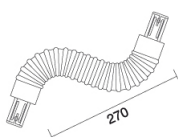

FLEXIBLE CONNECTOR

NO IMAGE
AVAILABLE

Product code	Colour
--------------	--------

6610-00-30/31	3061
---------------	------

General Specifications

Indoor/outdoor lights : Indoor

Physical Specifications

Packing quantity : 12