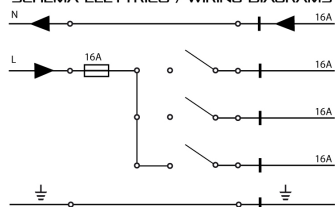

Pictures and Applications

SCHEMA ELETTRICO / WIRING DIAGRAMS