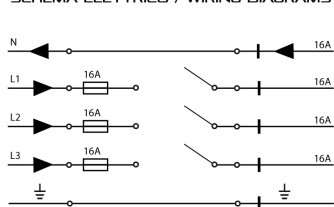

SUSPENSION FOR FALSE CEILING

NO IMAGE
AVAILABLE

850°

Product code	Colour
7664-00-48	N/S
General Specifications	
Indoor/outdoor lights	: Indoor
Physical Specifications	
Packing quantity	: 10
Electrical Specifications	
Glow wire (°C)	: 850

Pictures and Applications

SCHEMA ELETTRICO / WIRING DIAGRAMS

SCHEMA ELETTRICO / WIRING DIAGRAMS

CAPACITÀ DI CARICO / LOAD CAPACITY