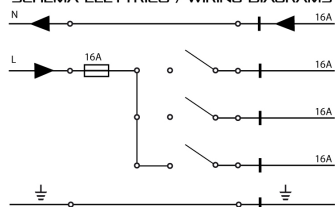

SUSPENSION FOR FALSE CEILING

NO IMAGE
AVAILABLE

850°

Product code	Colour
7664-00-48	N/S
General Specifications	
Indoor/outdoor lights	: Indoor
Physical Specifications	
Packing quantity	: 10
Electrical Specifications	
Glow wire (°C)	: 850

Pictures and Applications

SCHEMA ELETTRICO / WIRING DIAGRAMS

SCHEMA ELETTRICO / WIRING DIAGRAMS

CAPACITÀ DI CARICO / LOAD CAPACITY