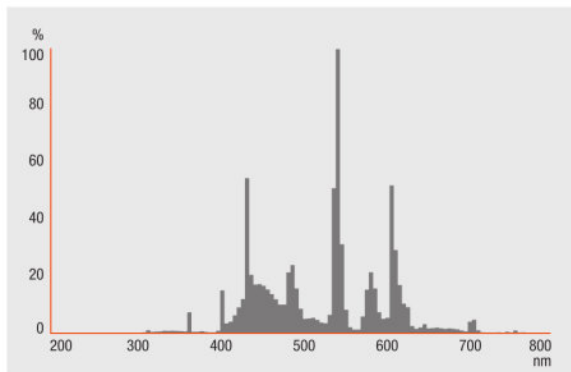

Light Distribution

Spectral power distribution

EQUIPMENT / ACCESSORIES

- Suitable for operation on conventional control gear

SAFETY ADVICE

In case of lamp breakage: www.ledvance.com/brokenlamp

LOGISTICAL DATA

Product code	Product description	Packaging unit (Pieces/Unit)	Dimensions (length x width x height)	Volume	Gross weight
4050300486987	DULUX D 26 W/865	Shipping carton box 10	192 mm x 119 mm x 155 mm	3.54 dm³	694.00 g

The mentioned product code describes the smallest quantity unit which can be ordered. One shipping unit can contain one or more single products. When placing an order, for the quantity please enter single or multiples of a shipping unit.

DISCLAIMER

Subject to change without notice. Errors and omission excepted. Always make sure to use the most recent release.