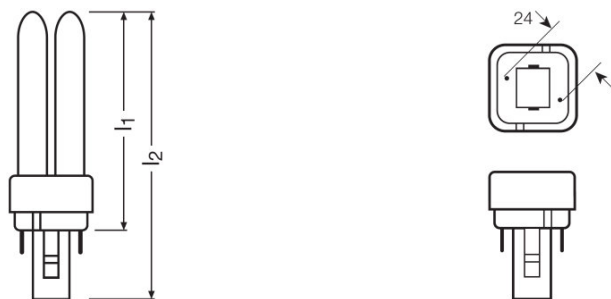

Dimensions & weight

Diameter	13.0 mm
Overall length	170.0 mm
Length	172.0 mm
Length acc. to IEC standard	160 mm
Length with base excl. base pins/connection	149.00 mm
Outer bulb	T4
Maximum diameter	11.0 mm

SAFETY ADVICE

In case of lamp breakage: www.ledvance.com/brokenlamp

LOGISTICAL DATA

Product code	Product description	Packaging unit (Pieces/Unit)	Dimensions (length x width x height)	Volume	Gross weight
4050300486987	DULUX D 26 W/865	Shipping carton box 10	192 mm x 119 mm x 155 mm	3.54 dm ³	694.00 g