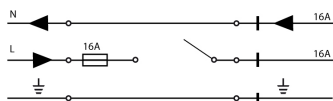

MECHANICAL STRAIGHT JOINT

NO IMAGE
AVAILABLE

850°

Product code	Colour
7819-00-W30/31	3061
General Specifications	
Indoor/outdoor lights	: Indoor
Physical Specifications	
Packing quantity	: 6
Electrical Specifications	
Glow wire (°C)	: 850

Pictures and Applications

SCHEMA ELETTRICO / WIRING DIAGRAMS

CAPACITÀ DI CARICO / LOAD CAPACITY

CAPACITÀ DI CARICO / LOAD CAPACITY