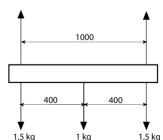

MECHANICAL STRAIGHT JOINT

NO IMAGE
AVAILABLE

850°

Product code	Colour
7819-00-W30/31	3061
General Specifications	
Indoor/outdoor lights	: Indoor
Physical Specifications	
Packing quantity	: 6
Electrical Specifications	
Glow wire (°C)	: 850

Pictures and Applications

SCHEMA ELETTRICO / WIRING DIAGRAMS

CAPACITÀ DI CARICO / LOAD CAPACITY

CAPACITÀ DI CARICO / LOAD CAPACITY