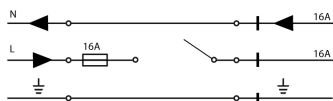

Physical Specifications

Packing quantity	: 50
------------------	------

Electrical Specifications

Glow wire (°C)	: 850
----------------	-------

850°

Pictures and Applications

SCHEMA ELETTRICO / WIRING DIAGRAMS