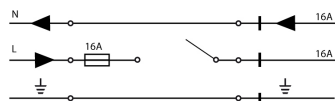

CENTRAL CONNECTOR

NO IMAGE
AVAILABLE

850°

Product code	Colour
7803-00-W20/30/31	100
General Specifications	
Indoor/outdoor lights	: Indoor
Physical Specifications	
Packing quantity	: 6
Electrical Specifications	
Glow wire (°C)	: 850

Pictures and Applications

SCHEMA ELETTRICO / WIRING DIAGRAMS

CAPACITÀ DI CARICO / LOAD CAPACITY

CAPACITÀ DI CARICO / LOAD CAPACITY