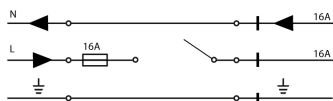

FLEXIBLE JOINT

NO IMAGE
AVAILABLE

Product code	Colour
--------------	--------

7810-00-W	3061
-----------	------

General Specifications

Indoor/outdoor lights	: Indoor
-----------------------	----------

Physical Specifications

Packing quantity	: 2
------------------	-----

Electrical Specifications

Glow wire (°C)	: 850
----------------	-------

850°

Pictures and Applications

SCHEMA ELETTRICO / WIRING DIAGRAMS

CAPACITÀ DI CARICO / LOAD CAPACITY