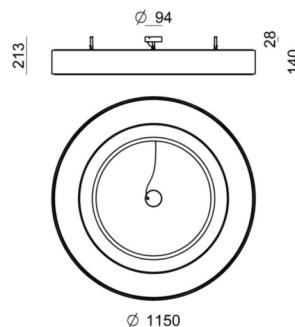

Ceiling Lights | 220-240 V | topLED 98 W 1550 mA | DALI | CRI 90
7651

Technical data	
Installation position	Ceiling
Installation environment	Indoor
Light Source	LED
Optics	General Lighting
Light emission direction	downward and upward
Power	98 W
Luminous flux (source)	13961 lm
Frequency	60 - 50 Hz
CCT / Tonalità	3000 K
Colour rendering index	90 Ra
Safety class	1
IP	IP40
Glow wire test	650°
Direct mounting on normally flammable surfaces	Yes
CE	Yes
ETL	No
Driver included	Yes
Dimmable article	DALI
Induzione	No
Emergency mode	No
Motion sensor	No
Directional	No
Tilting	No
Walk-over	No
Drive-over	No
Cable included	No
Resin potting	No

Finishing casing

Material	Iron
Colour	embossed white RAL 9003
Processing	Coating

Finishing diffuser

Material	PE
Colour	neutral

Finishing mounting frame

Material	Iron
Colour	embossed white RAL 9003
Processing	Coating