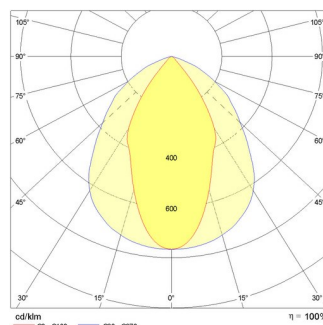

GUELL 2.5 S/W

Part number	306125
Lampholder:	LED
Light Source:	LED
Wattage:	158 W
Finish:	GR-94 / Metallic grey / Textured
Insulation class:	I
Degree of protection:	IP 66
IK-J-xxIP:	IK07 3J xx5
CRI:	80
Kelvin:	4000
Power factor:	COSφ ≥ 0,9
Optic:	SYMMETRIC WIDE REFLECTOR
Lightsource lumen output:	21619 lm
Luminaire lumen output:	18062 lm
L:	L70
B:	B10
Lifetime:	130000 h
Ta MIN luminaire:	-20°
Ta MAX luminaire:	40°

PHOTOMETRIC DATA

TECHNICAL DRAWINGS

GUELL 2.5

310963
Cover GUELL 2.5

310965
Protective grid GUELL 2.5

310982
Wall mount support 1000 mm

310967
Double pole top support GUELL 2.5

310966
Single pole top support GUELL 2.5