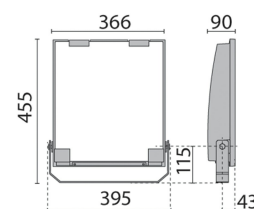

GUELL 2.5 S/W

Part number	306125
Lampholder:	LED
Light Source:	LED
Wattage:	158 W
Finish:	GR-94 / Metallic grey / Textured
Insulation class:	I
Degree of protection:	IP 66
IK-J-xxIP:	IK07 3J xx5
CRI:	80
Kelvin:	4000
Power factor:	COSφ ≥ 0,9
Optic:	SYMMETRIC WIDE REFLECTOR
Lightsource lumen output:	21619 lm
Luminaire lumen output:	18062 lm
L:	L70
B:	B10
Lifetime:	130000 h
Ta MIN luminaire:	-20°
Ta MAX luminaire:	40°

PHOTOMETRIC DATA

TECHNICAL DRAWINGS

GUELL 2.5

310963
Cover GUELL 2.5

310965
Protective grid GUELL 2.5

310982
Wall mount support 1000 mm

310967
Double pole top support GUELL 2.5

310966
Single pole top support GUELL 2.5