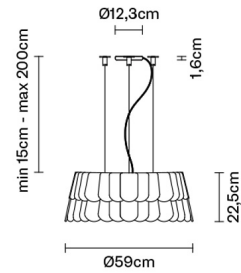

ROOFER

F12A0532

Benjamin Hubert

Description

Pendant lamp with three tone coloured scales, made of semi-rigid rubbery material. The lower part is closed by a fabric disk diffuser.

Dimensions

Voltage

220-240V

Weight

Net: 6.14 kg
Gross: 10.44 kg

Packaging

Volume: 0.373 m³
Number of boxes: 4

Specs

EAC IP20

Material

Polypropylene - Metal