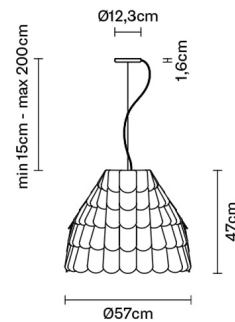

#### Description

Pendant lamp with three tone coloured scales, made of semi-rigid rubbery material. The lower part is closed by a fabric disk diffuser.

#### Dimensions