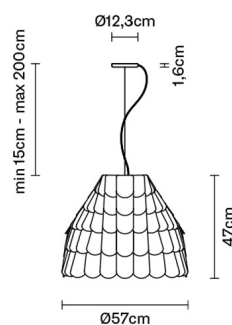

ROOFER

F12A0143

Benjamin Hubert

Description

Pendant lamp with three tone coloured scales, made of semi-rigid rubbery material. The lower part is closed by a fabric disk diffuser.

Dimensions

Voltage

220-240V

Energetic class A

Not included accessories

Bulb

Weight

Net: 4.36 kg
Gross: 8.66 kg

Packaging

Volume: 0.373 m³
Number of boxes: 4

Specs