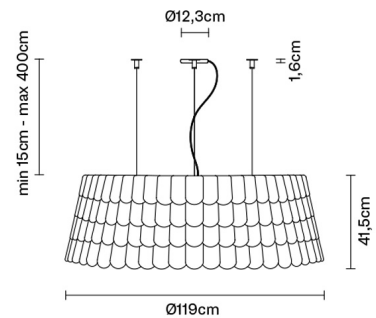

ROOFER

F12A0932

Benjamin Hubert

Description

Pendant lamp with three tone coloured scales, made of semi-rigid rubbery material. The lower part is closed by a fabric disk diffuser.

Dimensions

Voltage

220-240V

Weight

Net: 16.68 kg
Gross: 20.56 kg

Packaging

Volume: 0.997 m³
Number of boxes: 13

Specs

EAC IP20

Material

Polypropylene - Metal