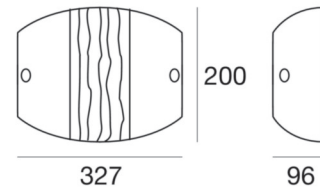

Wall Lights | 220-240 V | 1xE27  
4524

Technical data	
Installation position	Wall lights
Installation environment	Indoor
Lamp cap	1 x E27 Max 46W
Frequency	50-60 Hz
Optics	General Lighting
Light emission direction	frontal
Safety class	1
IP	IP20
Glow wire test	850°
Direct mounting on normally flammable surfaces	Yes
CE	Yes
ETL	No
Fire Rated (BS 476 PT21 compliant)	No
Induction	No
Emergency mode	No
Motion sensor	No
Directional	No
Tilting	No
Walk-over	No
Drive-over	No
Cable included	No
Resin potting	No
Type of light emission	Double emission
Net weight	2.300 Kg

The diffuser is made of glass; the mounting frame is made of iron, with a white finish, processed by means of coating. The ingress protection degree is IP20; the total weight is of 2.300 kg.

The device features protection class I and can be wall lights-mounted.