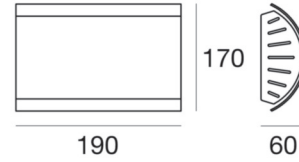

Wall Lights | 220-240 V | 1xE14  
71640

Technical data	
Installation position	Wall lights - Ceiling
Installation environment	Indoor
Lamp cap	1 x E14 Max 46W
Frequency	50-60 Hz
Optics	General Lighting
Light emission direction	frontal
Safety class	1
IP	IP20
Glow wire test	850°
Direct mounting on normally flammable surfaces	Yes
CE	Yes
ETL	No
Fire Rated (BS 476 PT21 compliant)	No
Induction	No
Emergency mode	No
Motion sensor	No
Directional	No
Tilting	No
Walk-over	No
Drive-over	No
Cable included	No
Resin potting	No
Type of light emission	Double emission
Net weight	0.605 Kg

Finishing diffuser	
Material	Glass
Colour	white
Processing	Silk-screening

Wall Lights | 220-240 V | 1xE14  
**71640**

Double emission wall lights for indoor application. Compatibility: LED lamp, compact fluo 8 W, halogen 46 W; lamp cap 1xE14.

The diffuser is made of glass with a silk-screening treatment; the mounting frame is made of iron, processed by means of coating. The ingress protection degree is IP20; the total weight is of 0.605 kg.