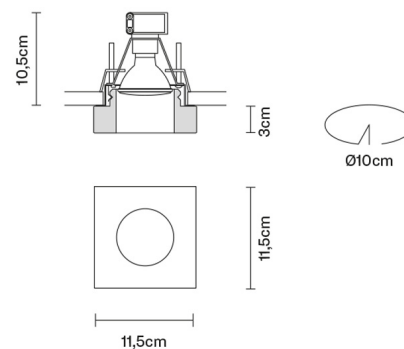

FARETTI

D27F0900

Pamio Design / Luca Scacchetti

Description

Downlight with transparent crystal diffuser.

Dimensions

Voltage

220-240V

Shivi

Tondo

Weight

Net: 1.14 kg
Gross: 1.26 kg

Packaging

Volume: 0.008 m³
Number of boxes: 1

Specs

IP20