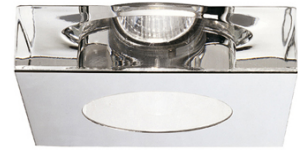

FARETTI

D27F4035

Pamio Design / Luca Scacchetti

Description

Downlight with transparent crystal diffuser with polished stainless steel shade.

Dimensions

Voltage

500mA

Net: 1.11 kg
Gross: 1.23 kg

Packaging

Volume: 0.008 m³
Number of boxes: 1

Specs

IP20

Material

Crystal glass - Stainless steel

Available diffuser colours