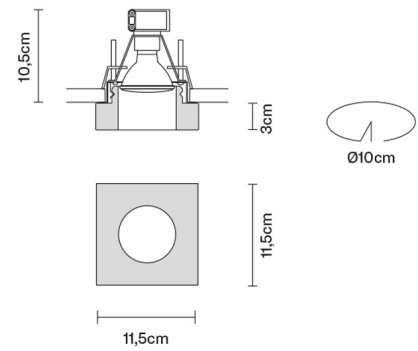

FARETTI

D27F4035

Pamio Design / Luca Scacchetti

Description

Downlight with transparent crystal diffuser with polished stainless steel shade.

Dimensions

Voltage

500mA

Net: 1.11 kg
Gross: 1.23 kg

Packaging

Volume: 0.008 m³
Number of boxes: 1

Specs

IP20

Material

Crystal glass - Stainless steel

Available diffuser colours