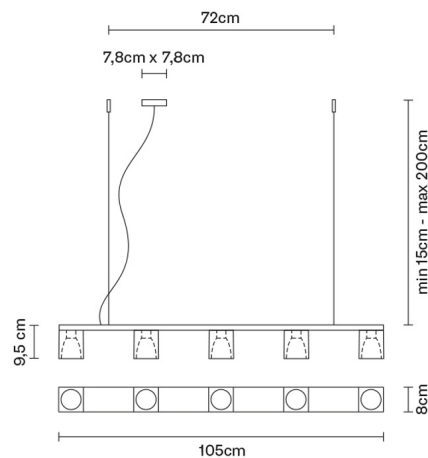

CUBETTO D28A0602

Pamio Design

Description

Pendant lamp with glass diffuser made of black glass sandblasted inside. Polished chrome-plated metal structure.

Dimensions

Voltage

220-240V

Socket

Weight

Net: 7.28 kg
Gross: 8.65 kg

Packaging

Volume: 0.055 m³
Number of boxes: 1

Specs

IP20

In the same family

Pendant