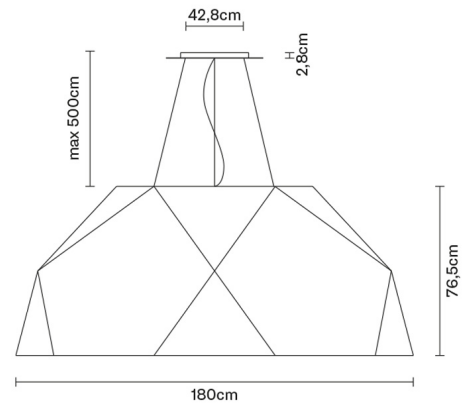

CRIO

D81A1748

Gio Minelli

Description

Pendant lamp with aluminium cover, coupled with dark natural wood foil. Diffuser in opaline PMMA.

Dimensions

Voltage

220-240V

Dimmable LED

DALI - PUSH

Material

Aluminium - Wood

Light source and alternative bulbs

LED 6x27.8W-120°
WHITE 3000K
19980lm Cri >80

Available diffuser colours

- White
- Dark wood colour
- Light wood colour