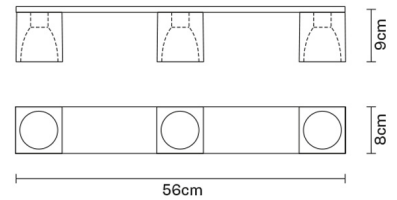

CUBETTO
D28E0302

Pamio Design

Description

Ceiling lamp with glass diffuser made of black paste, sandblasted inside. Polished chrome-plated metal structure.

Dimensions

Voltage

220-240V

Socket

Weight

Net: 3.41 kg
Gross: 4 kg

Packaging

Volume: 0.036 m³
Number of boxes: 1

Specs

IP20

In the same family