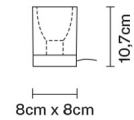

CUBETTO
D28B0302

Pamio Design

Description

Table lamp with black glass diffuser, sandblasted inside. Polished chrome-plated metal structure.

Dimensions

Voltage

220-240V

Socket

Net: 1.39 kg
Gross: 1.46 kg

Packaging

Volume: 0.004 m³
Number of boxes: 1

Specs

IP20

Material

Glass - Metal

Available diffuser colours