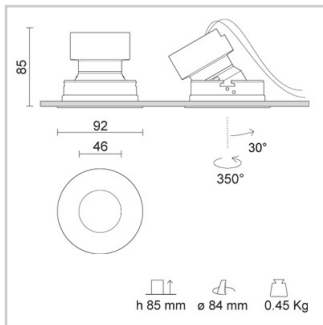

**Physical Specifications**

Body	: Die-cast aluminium
Finishes	: Polyester painted
Reflector	: Mirror-metallized thermoplastic material

**Electrical Specifications**

Glow wire (°C)	: 850
Driver	: Separate item
Driver mounting	: Remote

**Weight and Dimensions**

Shape	: Round
External diameter (mm)	: 92
False ceiling thickness (mm)	: 1-30
Height (mm)	: 85
Cutout shape	: Round
Cutout Diameter (mm)	: 84
Recessed depth (mm)	: 85
Weight (Kg)	: 0.4

**Optical Specifications**

Orientation	: 350° rotation and 30° tilting
Aiming	: Adjustable / tiltable
Light distribution	: Symmetric
Light emission	: Direct
Light beam	: 38°
Note	: Honeycomb code 28-4133-30. Closing screen code 28-3905-47. Prismatic spread lens code 28-4074-47. Frosted glass code 28-4073-61. 21°, 26° (mirror metallized) and 44° (white) optics are available on demand.
Unified Glare Rating (U.G.R.)	: <5