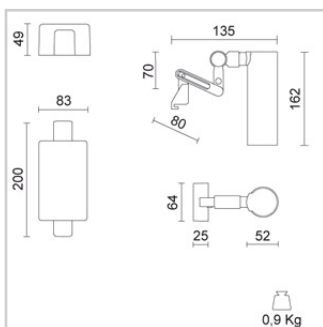

MINIPERFETTO FOR BROADWAY 4000K

Design: Studio Tecnico Ivela

Product code	Colour

749-261A-16	Black

General Specifications

Product type	: Spotlights
Mounting type	: Lighting systems
Description	: Spotlight for Broadway lighting system, equipped with a high efficiency COB LED. It features an adjustable arm with triple junction, for cardan movements on all axes, in addition to the 350° orientation of the head. Both professional optics to get different beam angles, and optical devices for a better visual comfort are available as accessories.

Notes	: Max. 5 fittings on each 1300 mm Broadway profile. Max. 10 fittings on each 2300 mm Broadway profile.

Indoor/outdoor lights	: Indoor
Applications	: Museums, Retail, Shopping centres, Showrooms

Lighting specifications

Lamp description	: LED 2450lm 18W 4000K
Nominal lumens on thermal regime	: 2450
Lamp wattage (W)	: 18
Color temperature (K)	: 4000

Physical Specifications

Body	: Die-cast aluminium
Finishes	: Polyester painted
Reflector	: Mirror-metallized thermoplastic material
Thermal Dissipation	: Passive

Electrical Specifications

Glow wire (°C)	: 850
Driver	: Included
Driver mounting	: Integrated
Voltage (V)	: 220/240
Frequency (Hz)	: 50/60

Weight and Dimensions

Shape	: Cylindrical
Width (mm)	: 52
Height (mm)	: 162
Weight (Kg)	: 0.9

Optical Specifications

Light distribution	: Symmetric
Light emission	: Direct
Light beam	: 30°
Horizontal orientation	: 350°
Note	: Honeycomb code 28-4022-30 to be used only together with screen code 28-3905-47. 24°, 45° (mirror metallized) optics are available on demand.

Unified Glare Rating (U.G.R.)	: <19