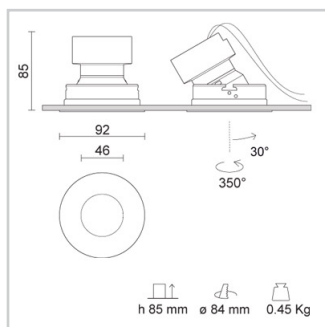

Physical Specifications

Body	: Die-cast aluminium
Finishes	: Polyester painted
Reflector	: Mirror-metallized thermoplastic material

Electrical Specifications

Glow wire (°C)	: 850
Driver	: Separate item
Driver mounting	: Remote

Weight and Dimensions

Shape	: Round
External diameter (mm)	: 92
False ceiling thickness (mm)	: 1-30
Height (mm)	: 85
Cutout shape	: Round
Cutout Diameter (mm)	: 84
Recessed depth (mm)	: 85
Weight (Kg)	: 0.4

Optical Specifications

Orientation	: 350° rotation and 30° tilting
Aiming	: Adjustable / tiltable
Light distribution	: Symmetric
Light emission	: Direct
Light beam	: 38°
Note	: Honeycomb code 28-4133-30. Closing screen code 28-3905-47. Prismatic spread lens code 28-4074-47. Frosted glass code 28-4073-61. 21°, 26° (mirror metallized) and 44° (white) optics are available on demand.
Unified Glare Rating (U.G.R.)	: <5