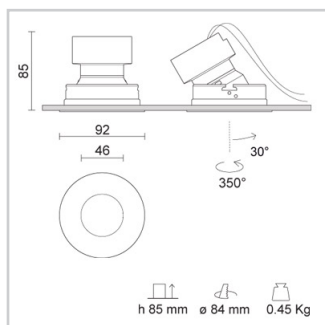

Physical Specifications

Body	: Die-cast aluminium
Finishes	: Polyester painted
Reflector	: Mirror-metallized thermoplastic material

Electrical Specifications

Glow wire (°C)	: 850
Driver	: Separate item
Driver mounting	: Remote

Weight and Dimensions

Shape	: Round
External diameter (mm)	: 92
False ceiling thickness (mm)	: 1-30
Height (mm)	: 85
Cutout shape	: Round
Cutout Diameter (mm)	: 84
Recessed depth (mm)	: 85
Weight (Kg)	: 0.4

Optical Specifications

Orientation	: 350° rotation and 30° tilting
Aiming	: Adjustable / tiltable
Light distribution	: Symmetric
Light emission	: Direct
Light beam	: 38°
Note	: Honeycomb code 28-4133-30. Closing screen code 28-3905-47. Prismatic spread lens code 28-4074-47. Frosted glass code 28-4073-61. 21°, 26° (mirror metallized) and 44° (white) optics are available on demand.
Unified Glare Rating (U.G.R.)	: <5