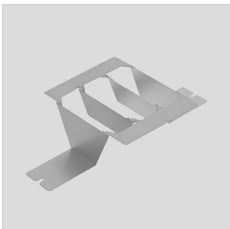

GUELL 1 S/W

Part number	06105794
Lampholder:	LED
Light Source:	LED
Wattage:	39 W
Finish:	GR-94 / Metallic grey / Textured
Insulation class:	I
Degree of protection:	IP 66
IK-J-xxIP:	IK07 3J xx5
CRI:	80
Kelvin:	4000
Power factor:	COSφ ≥ 0,9
Optic:	SYMMETRIC WIDE REFLECTOR
Lightsource lumen output:	5558 lm
Luminaire lumen output:	4890 lm
L:	L70
B:	B10
Lifetime:	150000 h
Ta MIN luminaire:	-20°
Ta MAX luminaire:	40°

Description

- LED floodlight for indoor and outdoor lighting, comprising:
- Die-cast aluminium housing chemically pre-treated and painted with polyester powder coating
 - Flat tempered glass diffuser
 - Very high performance symmetrical reflector made of 99.99% plated aluminium, polished, oxidised and free of iridescence
 - Anti-ageing silicone gasket
 - Cable gland M20x1.5 for cables Ø 10- Ø 14 mm
 - Stainless steel external screws
 - Fully integrated stainless steel aluminium spring clips
 - Powder coated steel bracket
 - On request, versions with dimmable ballast available
 - 3000 K and 5000 K available upon request

PHOTOMETRIC DATA

TECHNICAL DRAWINGS

GUELL 1

14172902
Protective grid GUELL 1

14174220
Connection box IP 66

14173394
Wall support 500 mm/19.69" GUELL
1/2

14173494
Wall support 1000 mm/39.37" GUELL
1/2

14453194
Single pole top support GUELL 1

14453294
Double pole top support GUELL 1

GUELL 1 A/W - GUELL 1 S/W

14173294
Soft glass GUELL 1

GUELL 1 S/W

14173020
Louvre GUELL 1 Symmetrical