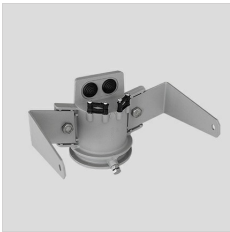

GUELL 1 S/W

Part number	06105794
Lampholder:	LED
Light Source:	LED
Wattage:	39 W
Finish:	GR-94 / Metallic grey / Textured
Insulation class:	I
Degree of protection:	IP 66
IK-J-xxIP:	IK07 3J xx5
CRI:	80
Kelvin:	4000
Power factor:	COSφ ≥ 0,9
Optic:	SYMMETRIC WIDE REFLECTOR
Lightsource lumen output:	5558 lm
Luminaire lumen output:	4890 lm
L:	L70
B:	B10
Lifetime:	150000 h
Ta MIN luminaire:	-20°
Ta MAX luminaire:	40°

Description

- LED floodlight for indoor and outdoor lighting, comprising:
- Die-cast aluminium housing chemically pre-treated and painted with polyester powder coating
 - Flat tempered glass diffuser
 - Very high performance symmetrical reflector made of 99.99% plated aluminium, polished, oxidised and free of iridescence
 - Anti-ageing silicone gasket
 - Cable gland M20x1.5 for cables Ø 10- Ø 14 mm
 - Stainless steel external screws
 - Fully integrated stainless steel aluminium spring clips
 - Powder coated steel bracket
 - On request, versions with dimmable ballast available
 - 3000 K and 5000 K available upon request

PHOTOMETRIC DATA

TECHNICAL DRAWINGS

GUELL 1

14172902
Protective grid GUELL 1

14174220
Connection box IP 66

14173394
Wall support 500 mm/19.69" GUELL
1/2

14173494
Wall support 1000 mm/39.37" GUELL
1/2

14453194
Single pole top support GUELL 1

14453294
Double pole top support GUELL 1

GUELL 1 A/W - GUELL 1 S/W

14173294
Soft glass GUELL 1

GUELL 1 S/W

14173020
Louvre GUELL 1 Symmetrical