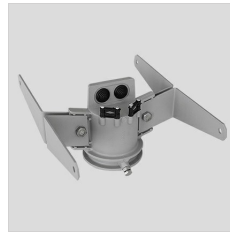

GUELL 1 S/W

Part number	06105794
Lampholder:	LED
Light Source:	LED
Wattage:	39 W
Finish:	GR-94 / Metallic grey / Textured
Insulation class:	I
Degree of protection:	IP 66
IK-J-xxIP:	IK07 3J xx5
CRI:	80
Kelvin:	4000
Power factor:	COSφ ≥ 0,9
Optic:	SYMMETRIC WIDE REFLECTOR
Lightsource lumen output:	5558 lm
Luminaire lumen output:	4890 lm
L:	L70
B:	B10
Lifetime:	150000 h
Ta MIN luminaire:	-20°
Ta MAX luminaire:	40°

Description

- LED floodlight for indoor and outdoor lighting, comprising:
- Die-cast aluminium housing chemically pre-treated and painted with polyester powder coating
 - Flat tempered glass diffuser
 - Very high performance symmetrical reflector made of 99.99% plated aluminium, polished, oxidised and free of iridescence
 - Anti-ageing silicone gasket
 - Cable gland M20x1.5 for cables Ø 10- Ø 14 mm
 - Stainless steel external screws
 - Fully integrated stainless steel aluminium spring clips
 - Powder coated steel bracket
 - On request, versions with dimmable ballast available
 - 3000 K and 5000 K available upon request

PHOTOMETRIC DATA

TECHNICAL DRAWINGS

GUELL 1

14172902
Protective grid GUELL 1

14174220
Connection box IP 66

14173394
Wall support 500 mm/19.69" GUELL
1/2

14173494
Wall support 1000 mm/39.37" GUELL
1/2

14453194
Single pole top support GUELL 1

14453294
Double pole top support GUELL 1

GUELL 1 A/W - GUELL 1 S/W

14173294
Soft glass GUELL 1

GUELL 1 S/W

14173020
Louvre GUELL 1 Symmetrical