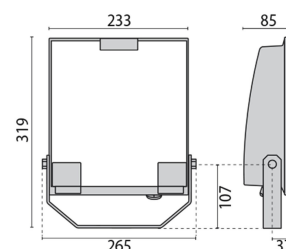

GUELL 1 S/W

Part number	06105794
Lampholder:	LED
Light Source:	LED
Wattage:	39 W
Finish:	GR-94 / Metallic grey / Textured
Insulation class:	I
Degree of protection:	IP 66
IK-J-xxIP:	IK07 3J xx5
CRI:	80
Kelvin:	4000
Power factor:	COSφ ≥ 0,9
Optic:	SYMMETRIC WIDE REFLECTOR
Lightsource lumen output:	5558 lm
Luminaire lumen output:	4890 lm
L:	L70
B:	B10
Lifetime:	150000 h
Ta MIN luminaire:	-20°
Ta MAX luminaire:	40°

PHOTOMETRIC DATA

TECHNICAL DRAWINGS

GUELL 1

14172902
Protective grid GUELL 1

14174220
Connection box IP 66

14173394
Wall support 500 mm/19.69" GUELL
1/2

14173494
Wall support 1000 mm/39.37" GUELL
1/2

14453194
Single pole top support GUELL 1