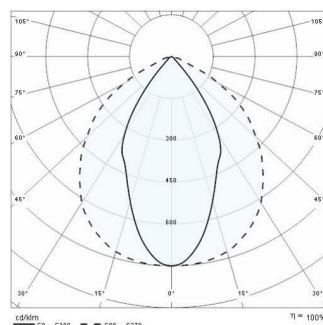

GUELL 1 S/W

Part number	06105794
Lampholder:	LED
Light Source:	LED
Wattage:	39 W
Finish:	GR-94 / Metallic grey / Textured
Insulation class:	I
Degree of protection:	IP 66
IK-J-xxIP:	IK07 3J xx5
CRI:	80
Kelvin:	4000
Power factor:	COSφ ≥ 0,9
Optic:	SYMMETRIC WIDE REFLECTOR
Lightsource lumen output:	5558 lm
Luminaire lumen output:	4890 lm
L:	L70
B:	B10
Lifetime:	150000 h
Ta MIN luminaire:	-20°
Ta MAX luminaire:	40°

PHOTOMETRIC DATA

TECHNICAL DRAWINGS

GUELL 1

14172902
Protective grid GUELL 1

14174220
Connection box IP 66

14173394
Wall support 500 mm/19.69" GUELL
1/2

14173494
Wall support 1000 mm/39.37" GUELL
1/2

14453194
Single pole top support GUELL 1