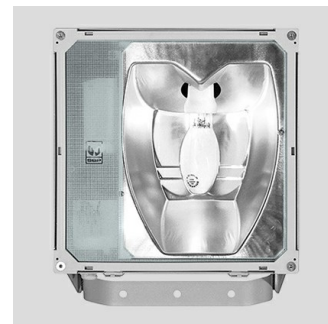

5STARS 1 WR

Part number	05101994
Lampholder:	E27
Light Source:	METAL HALIDE LAMPS
Wattage:	1x100 W
Finish:	GR-94 / Metallic grey / Textured
Insulation class:	I
Degree of protection:	IP 66
IK-J-xxIP:	IK08 7J xx5
Power factor:	$\text{COS}\phi \geq 0,9$
Optic:	ROAD REFLECTOR
Ta MIN luminaire:	-20°
Ta MAX luminaire:	25°

Description

Discharge lamp floodlight for indoor and outdoor lighting, comprising:

- Polyester powder coated die-cast aluminium housing
- Flat tempered glass diffuser
- Extra pure (99.85%) polished aluminium reflector
- Anti-ageing silicone gasket
- Fully integrated technopolymer trim hinged to the housing
- Waterproof cable gland M16x1.5 for cables Ø 5- Ø 10 mm
- Stainless steel external screws
- Powder coated steel bracket

PHOTOMETRIC DATA

TECHNICAL DRAWINGS

5STARS 1

14029094

Gliding support made of painted aluminium for the installation on 60 - 76 mm diam. posts . 1 luminaire 5STARS 1 / WIN+1.

14047194

Gliding support made of painted aluminium for the installation on 60- 76 mm diam. posts 2 opposed luminaires 5STARS 1 / WIN+1.