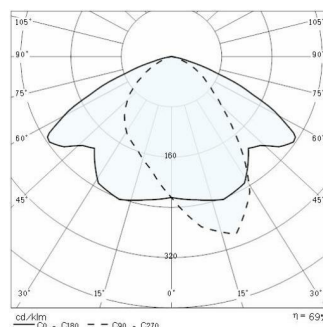

PHOTOMETRIC DATA