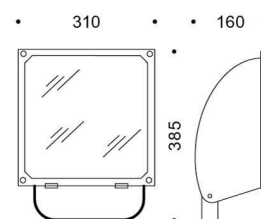

5STARS 1 WR

Part number	05101994
Lampholder:	E27
Light Source:	METAL HALIDE LAMPS
Wattage:	1x100 W
Finish:	GR-94 / Metallic grey / Textured
Insulation class:	I
Degree of protection:	IP 66
IK-J-xxIP:	IK08 7J xx5
Power factor:	$\text{COS}\phi \geq 0,9$
Optic:	ROAD REFLECTOR
Ta MIN luminaire:	-20°
Ta MAX luminaire:	25°

Description

Discharge lamp floodlight for indoor and outdoor lighting, comprising:

- Polyester powder coated die-cast aluminium housing
- Flat tempered glass diffuser
- Extra pure (99.85%) polished aluminium reflector
- Anti-ageing silicone gasket
- Fully integrated technopolymer trim hinged to the housing
- Waterproof cable gland M16x1.5 for cables Ø 5- Ø 10 mm
- Stainless steel external screws
- Powder coated steel bracket

PHOTOMETRIC DATA

TECHNICAL DRAWINGS

5STARS 1

14029094

Gliding support made of painted aluminium for the installation on 60 - 76 mm diam. posts . 1 luminaire 5STARS 1 / WIN+1.

14047194

Gliding support made of painted aluminium for the installation on 60- 76 mm diam. posts 2 opposed luminaires 5STARS 1 / WIN+1.