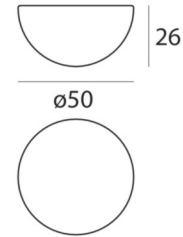

Ohps_S indoor

Ceiling Lights | 220-240 V | 1xE27
10386

Technical data	
Type	Surface
Installation position	Wall lights - Ceiling
Installation environment	Indoor
Optics	General Lighting
Light emission direction	downward
Safety class	2
IP	IP20
IK	IK10
Glow wire test	650°
Direct mounting on normally flammable surfaces	Yes
CE	Yes
ETL	No
Fire Rated (BS 476 PT21 compliant)	No
Induction	No
Emergency mode	No
Motion sensor	No
Directional	No
Tilting	No
Walk-over	No
Drive-over	No
Cable included	No
Resin potting	No
Type of light emission	Double emission
Net weight	2.550 Kg