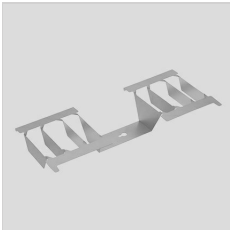

GUELL 2 S/W

Part number	06094294
Lampholder:	LED
Light Source:	LED
Wattage:	78 W
Finish:	GR-94 / Metallic grey / Textured
Insulation class:	I
Degree of protection:	IP 66
IK-J-xxIP:	IK07 3J xx5
CRI:	80
Kelvin:	4000
Power factor:	COS ϕ \geq 0,9
Optic:	SYMMETRIC WIDE REFLECTOR
Lightsource lumen output:	11116 lm
Luminaire lumen output:	9520 lm
L:	L70
B:	B10
Lifetime:	150000 h
Ta MIN luminaire:	-20°
Ta MAX luminaire:	30°

Description

- LED floodlight for indoor and outdoor lighting, comprising:
- Die-cast aluminium housing chemically pre-treated and painted with polyester powder coating
 - Flat tempered glass diffuser
 - Very high performance symmetrical reflector made of 99.99% plated aluminium, polished, oxidised and free of iridescence
 - Anti-ageing silicone gasket
 - Cable gland M20x1.5 for cables \varnothing 10- \varnothing 14 mm
 - Stainless steel external screws
 - Fully integrated stainless steel aluminium spring clips
 - Powder coated steel bracket
 - On request, versions with dimmable ballast available
 - 3000 K and 5000 K available upon request

PHOTOMETRIC DATA

TECHNICAL DRAWINGS

GUELL 2

14173502
Protective grid GUELL 2

14174220
Connection box IP 66

14173394
Wall support 500 mm/19.69" GUELL
1/2

14173494
Wall support 1000 mm/39.37" GUELL
1/2

14174094
Single pole top support GUELL 2

14174194
Double pole top support GUELL 2

14460594
Reinforcing bracket GUELL 2 in
painted steel. Used to fasten the
floodlight with a single screw in the
centre of the bracket.

GUELL 2 S/W

14173720
Louvre GUELL 2 Symmetrical