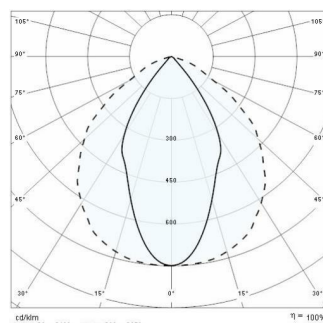

GUELL 2 S/W

Part number	06094294
Lampholder:	LED
Light Source:	LED
Wattage:	78 W
Finish:	GR-94 / Metallic grey / Textured
Insulation class:	I
Degree of protection:	IP 66
IK-J-xxIP:	IK07 3J xx5
CRI:	80
Kelvin:	4000
Power factor:	COS ϕ \geq 0,9
Optic:	SYMMETRIC WIDE REFLECTOR
Lightsource lumen output:	11116 lm
Luminaire lumen output:	9520 lm
L:	L70
B:	B10
Lifetime:	150000 h
Ta MIN luminaire:	-20°
Ta MAX luminaire:	30°

PHOTOMETRIC DATA

TECHNICAL DRAWINGS

GUELL 2

14173502
Protective grid GUELL 2

14174220
Connection box IP 66

14173394
Wall support 500 mm/19.69" GUELL
1/2

14173494
Wall support 1000 mm/39.37" GUELL
1/2

14174094
Single pole top support GUELL 2