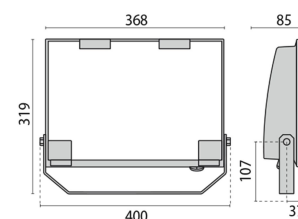

GUELL 2 S/W

Part number	06094294
Lampholder:	LED
Light Source:	LED
Wattage:	78 W
Finish:	GR-94 / Metallic grey / Textured
Insulation class:	I
Degree of protection:	IP 66
IK-J-xxIP:	IK07 3J xx5
CRI:	80
Kelvin:	4000
Power factor:	COS ϕ \geq 0,9
Optic:	SYMMETRIC WIDE REFLECTOR
Lightsource lumen output:	11116 lm
Luminaire lumen output:	9520 lm
L:	L70
B:	B10
Lifetime:	150000 h
Ta MIN luminaire:	-20°
Ta MAX luminaire:	30°

PHOTOMETRIC DATA

TECHNICAL DRAWINGS

GUELL 2

14173502
Protective grid GUELL 2

14174220
Connection box IP 66

14173394
Wall support 500 mm/19.69" GUELL
1/2

14173494
Wall support 1000 mm/39.37" GUELL
1/2

14174094
Single pole top support GUELL 2