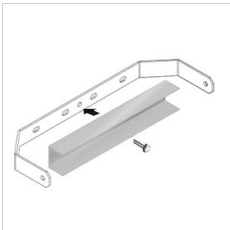

GUELL 2 S/W

Part number	06094294
Lampholder:	LED
Light Source:	LED
Wattage:	78 W
Finish:	GR-94 / Metallic grey / Textured
Insulation class:	I
Degree of protection:	IP 66
IK-J-xxIP:	IK07 3J xx5
CRI:	80
Kelvin:	4000
Power factor:	COS ϕ \geq 0,9
Optic:	SYMMETRIC WIDE REFLECTOR
Lightsource lumen output:	11116 lm
Luminaire lumen output:	9520 lm
L:	L70
B:	B10
Lifetime:	150000 h
Ta MIN luminaire:	-20°
Ta MAX luminaire:	30°

Description

- LED floodlight for indoor and outdoor lighting, comprising:
- Die-cast aluminium housing chemically pre-treated and painted with polyester powder coating
 - Flat tempered glass diffuser
 - Very high performance symmetrical reflector made of 99.99% plated aluminium, polished, oxidised and free of iridescence
 - Anti-ageing silicone gasket
 - Cable gland M20x1.5 for cables \varnothing 10- \varnothing 14 mm
 - Stainless steel external screws
 - Fully integrated stainless steel aluminium spring clips
 - Powder coated steel bracket
 - On request, versions with dimmable ballast available
 - 3000 K and 5000 K available upon request

PHOTOMETRIC DATA

TECHNICAL DRAWINGS

GUELL 2

14173502
Protective grid GUELL 2

14174220
Connection box IP 66

14173394
Wall support 500 mm/19.69" GUELL
1/2

14173494
Wall support 1000 mm/39.37" GUELL
1/2

14174094
Single pole top support GUELL 2

14174194
Double pole top support GUELL 2

14460594
Reinforcing bracket GUELL 2 in
painted steel. Used to fasten the
floodlight with a single screw in the
centre of the bracket.

GUELL 2 S/W

14173720
Louvre GUELL 2 Symmetrical