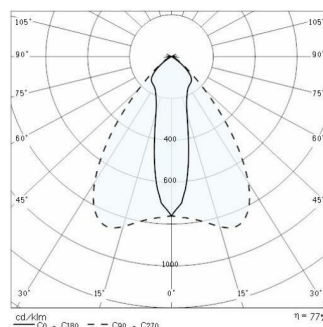

5STARS 2 S/M

Part number	05189794
Lampholder:	Fc2
Light Source:	METAL HALIDE LAMPS
Wattage:	1x250 W
Finish:	GR-94 / Metallic grey / Textured
Insulation class:	I
Degree of protection:	IP 66
IK-J-xxIP:	IK08 5J xx5
Power factor:	$\text{COS}\phi \geq 0,9$
Optic:	SYMMETRIC MEDIUM REFLECTOR
Ta MIN luminaire:	-25°
Ta MAX luminaire:	25°

PHOTOMETRIC DATA

TECHNICAL DRAWINGS

5STARS 2

14026520
5STARS 2 frosted glass, optional replacement for standard clear glass.

14012320
External anti-glare louvre painted aluminium grey.

14012420
External cowl painted aluminium grey.

14012720
Twin 5STARS 2 pole top fitting and outreach arm for Ø60-76mm poles.

14011594
1000mm extension arm in heavy gauge steel painted aluminium grey.