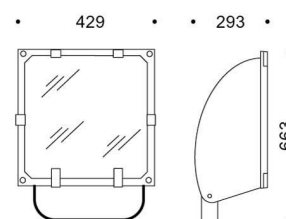

5STARS 2 S/M

Part number	05189794
Lampholder:	Fc2
Light Source:	METAL HALIDE LAMPS
Wattage:	1x250 W
Finish:	GR-94 / Metallic grey / Textured
Insulation class:	I
Degree of protection:	IP 66
IK-J-xxIP:	IK08 5J xx5
Power factor:	$\text{COS}\phi \geq 0,9$
Optic:	SYMMETRIC MEDIUM REFLECTOR
Ta MIN luminaire:	-25°
Ta MAX luminaire:	25°

Description

Discharge lamp floodlight for indoor and outdoor lighting, comprising:

- Polyester powder coated die-cast aluminium housing
- Flat tempered glass diffuser
- Polished aluminium symmetrical reflector
- Gaskets made of silicone foam directly applied on glass without joints
- Cable gland M20x1.5 for cables Ø 10- Ø 14 mm
- Stainless steel external screws
- Fully integrated stainless steel aluminium spring clips
- Powder coated steel bracket
- Shaped steel gear tray also designed as heat sink
- Graduated goniometer for aiming purposes

PHOTOMETRIC DATA

TECHNICAL DRAWINGS

5STARS 2

14026520
5STARS 2 frosted glass, optional replacement for standard clear glass.

14012320
External anti-glare louvre painted aluminium grey.

14012420
External cowl painted aluminium grey.

14012720
Twin 5STARS 2 pole top fitting and outreach arm for Ø60-76mm poles.

14011594
1000mm extension arm in heavy gauge steel painted aluminium grey.