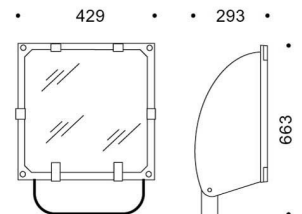

5STARS 2 S/M

Part number	05189894
Lampholder:	Fc2
Wattage:	1x400 W
Finish:	GR-94 / Metallic grey / Textured
Insulation class:	I
Degree of protection:	IP 66
IK-J-xxIP:	IK08 5J xx5
Power factor:	COSφ ≥ 0,9
Optic:	SYMMETRIC MEDIUM REFLECTOR
Ta MIN luminaire:	-25°
Ta MAX luminaire:	25°

Description

Discharge lamp floodlight for indoor and outdoor lighting, comprising:

- Polyester powder coated die-cast aluminium housing
- Flat tempered glass diffuser
- Polished aluminium symmetrical reflector
- Gaskets made of silicone foam directly applied on glass without joints
- Cable gland M20x1.5 for cables Ø 10- Ø 14 mm
- Stainless steel external screws
- Fully integrated stainless steel aluminium spring clips
- Powder coated steel bracket
- Shaped steel gear tray also designed as heat sink
- Graduated goniometer for aiming purposes

PHOTOMETRIC DATA

TECHNICAL DRAWINGS

5STARS 2

14026520
5STARS 2 frosted glass, optional replacement for standard clear glass.

14012320
External anti-glare louvre painted aluminium grey.

14012420
External cowl painted aluminium grey.

14012720
Twin 5STARS 2 pole top fitting and outreach arm for Ø60-76mm poles.

14011594
1000mm extension arm in heavy gauge steel painted aluminium grey.