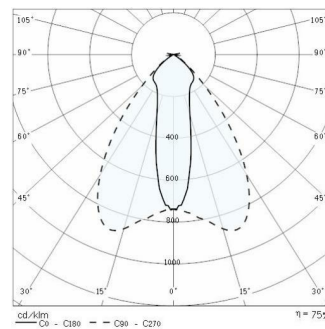

5STARS 2 S/M

Part number	05189894
Lampholder:	Fc2
Wattage:	1x400 W
Finish:	GR-94 / Metallic grey / Textured
Insulation class:	I
Degree of protection:	IP 66
IK-J-xxIP:	IK08 5J xx5
Power factor:	COSφ ≥ 0,9
Optic:	SYMMETRIC MEDIUM REFLECTOR
Ta MIN luminaire:	-25°
Ta MAX luminaire:	25°

PHOTOMETRIC DATA

TECHNICAL DRAWINGS

5STARS 2

14026520
5STARS 2 frosted glass, optional replacement for standard clear glass.

14012320
External anti-glare louvre painted aluminium grey.

14012420
External cowl painted aluminium grey.

14012720
Twin 5STARS 2 pole top fitting and outreach arm for Ø60-76mm poles.

14011594
1000mm extension arm in heavy gauge steel painted aluminium grey.