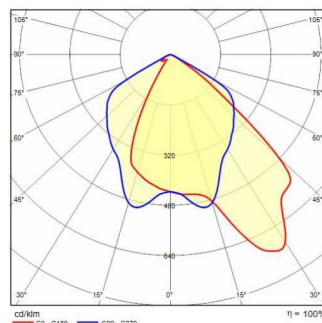

GUELL ZERO A/W

Part number	06115794
Lampholder:	LED
Light Source:	LED
Wattage:	15 W
Finish:	GR-94 / Metallic grey / Textured
Insulation class:	I
Degree of protection:	IP 66
IK-J-xxIP:	IK06 1.2J xx3
CRI:	80
Kelvin:	4000
Power factor:	COS ϕ \geq 0,9
Optic:	Asymmetric Wide Reflector
Lightsource lumen output:	1888 lm
Luminaire lumen output:	1472 lm
L:	L70
B:	B10
Lifetime:	150000 h
Ta MIN luminaire:	-15°
Ta MAX luminaire:	35°

PHOTOMETRIC DATA

TECHNICAL DRAWINGS