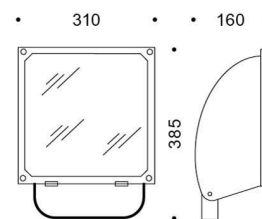

TECHNICAL DRAWINGS