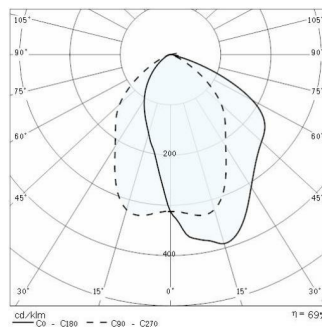

## 5STARS 1 A/M

<b>Part number</b>	05077494
<b>Lampholder:</b>	E27
<b>Light Source:</b>	HIGH-PRESSURE SODIUM LAMPS
<b>Wattage:</b>	1x70 W
<b>Finish:</b>	GR-94 / Metallic grey / Textured
<b>Insulation class:</b>	I
<b>Degree of protection:</b>	IP 66
<b>IK-J-xxIP:</b>	IK08 7J xx5
<b>Power factor:</b>	COS $\phi$ $\geq$ 0,9
<b>Optic:</b>	ASYMMETRIC MEDIUM REFLECTOR
<b>Ta MIN luminaire:</b>	-20°
<b>Ta MAX luminaire:</b>	30°

### PHOTOMETRIC DATA