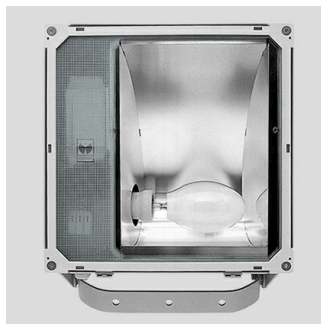

## 5STARS 1 A/M

<b>Part number</b>	05077494
<b>Lampholder:</b>	E27
<b>Light Source:</b>	HIGH-PRESSURE SODIUM LAMPS
<b>Wattage:</b>	1x70 W
<b>Finish:</b>	GR-94 / Metallic grey / Textured
<b>Insulation class:</b>	I
<b>Degree of protection:</b>	IP 66
<b>IK-J-xxIP:</b>	IK08 7J xx5
<b>Power factor:</b>	COS $\phi$ $\geq$ 0,9
<b>Optic:</b>	ASYMMETRIC MEDIUM REFLECTOR
<b>Ta MIN luminaire:</b>	-20°
<b>Ta MAX luminaire:</b>	30°

### Description

Discharge lamp floodlight for indoor and outdoor lighting, comprising:

- Polyester powder coated die-cast aluminium housing
- Flat tempered glass diffuser
- Polished aluminium asymmetrical reflector
- Anti-ageing silicone gasket
- Fully integrated technopolymer trim hinged to the housing
- Waterproof cable gland M16x1.5 for cables  $\varnothing$  5-  $\varnothing$  10 mm
- Stainless steel external screws
- Powder coated steel bracket