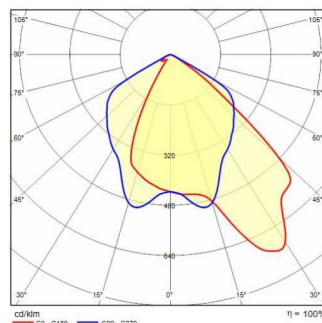

GUELL ZERO DETEK A/W

Part number	06120194
Lampholder:	LED
Light Source:	LED
Wattage:	15 W
Finish:	GR-94 / Metallic grey / Textured
Insulation class:	I
Degree of protection:	IP 44
IK-J-xxIP:	IK06 1.2J xx3
CRI:	80
Kelvin:	4000
Power factor:	COSφ ≥ 0,9
Optic:	Asymmetric Wide Reflector
Lightsource lumen output:	1888 lm
Luminaire lumen output:	1472 lm
L:	L70
B:	B10
Lifetime:	150000 h
Ta MIN luminaire:	-15°
Ta MAX luminaire:	35°

PHOTOMETRIC DATA

TECHNICAL DRAWINGS