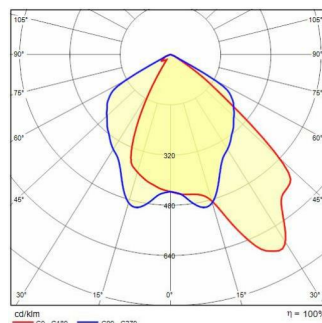

GUELL ZERO DETEK A/W

Part number	06147380
Lampholder:	LED
Light Source:	LED
Wattage:	15 W
Finish:	BK-RAL9005 / Black RAL9005 / Glossy
Insulation class:	I
Degree of protection:	IP 44
IK-J-xxIP:	IK06 1.2J xx3
CRI:	80
Kelvin:	4000
Power factor:	COSφ ≥ 0,9
Optic:	Asymmetric Wide Reflector
Lightsource lumen output:	1888 lm
Luminaire lumen output:	1472 lm
L:	L70
B:	B10
Lifetime:	150000 h
Ta MIN luminaire:	-15°
Ta MAX luminaire:	35°

PHOTOMETRIC DATA

TECHNICAL DRAWINGS