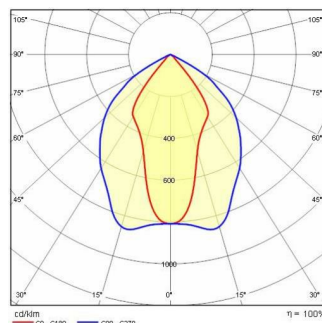

GUELL ZERO DETEK S/M

Part number	306530
Lampholder:	LED
Light Source:	LED
Wattage:	28 W
Finish:	GR-94 / Metallic grey / Textured
Insulation class:	I
Degree of protection:	IP 44
IK-J-xxIP:	IK06 1.2J xx3
CRI:	80
Kelvin:	4000
Power factor:	COSφ ≥ 0,9
Optic:	SYMMETRIC MEDIUM REFLECTOR
Lightsource lumen output:	3382 lm
Luminaire lumen output:	2572 lm
L:	L70
B:	B10
Lifetime:	150000 h
Ta MIN luminaire:	-20°
Ta MAX luminaire:	25°

PHOTOMETRIC DATA

TECHNICAL DRAWINGS